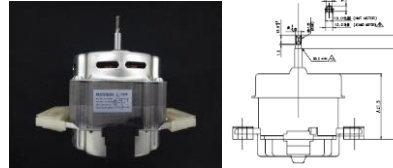

MOTOR AC DRIVE

- Item Number : DC31-00132N/J
- Spec : Injection & Press & Assembly
- Quantity/Year : 90 Kpcs
- Pur. Amt/Year : 730 KUSD

SAMSUNG

WASHING MACHINE

6/15