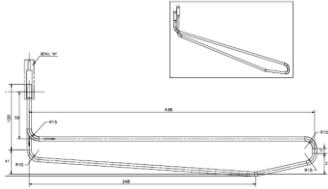

REFRIGERATOR

3/15

HEATER METAL SHEATH

- Item Number : DA47-00507B
- Spec : AC230V, 150W, 1,062mm
- Quantity/Year : 800 Kpcs
- Pur. Amt/Year : 1,700 KUSD