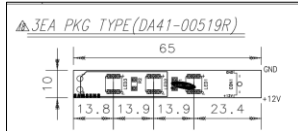

REFRIGERATOR

1/15

ASSY LAMP LED

- Item Number : DA41-00519R
- Spec : 3ea, CEM-1,65*10*1.6T
- Quantity/Year : 2,500 Kpcs
- Pur. Amt/Year : 500 KUSD