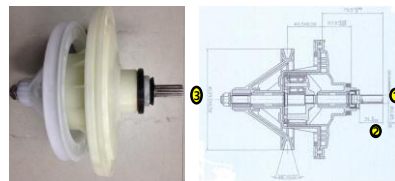

SAMSUNG

WASHING MACHINE

4/15

ASSY CLUTCH

- Item Number : DC91-11644E
- Spec : Shaft height 52.5, Seal water height 46.2, Lever distance 49.0
- Quantity/Year : 350 Kpcs
- Pur. Amt/Year : 10,200 KUSD

ASSY GEAR BOX