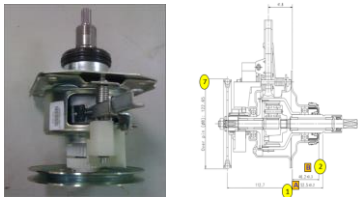

SAMSUNG

WASHING MACHINE

4/15

ASSY CLUTCH

- Item Number : DC91-11644E
- Spec : Shaft height 52.5, Seal water height 46.2, Lever distance 49.0
- Quantity/Year : 350 Kpcs
- Pur. Amt/Year : 10,200 KUSD

ASSY GEAR BOX

- Item Number : DC97-04098A
- Spec : Shaft rotate torque 4 kgf-cm, Lock torque screw 6-8 Kgf-cm
- Quantity/Year : 120 Kpcs
- Pur. Amt/Year : 650 KUSD

SAMSUNG

WASHING MACHINE

5/15

DOOR GLASS

- Item Number : DC64-03879A
- Spec : 418.9 x 520.8mm x t3.2
- Quantity/Year : 52 Kpcs
- Pur. Amt/Year : 170 KUSD