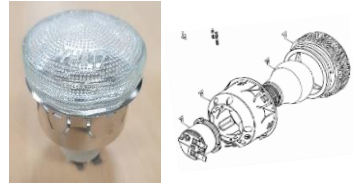

ASSY LAMP BULB

- Item Number : DG97-00083A
- Spec : 120V,40W
- Quantity/Year : 1,500 Kpcs
- Pur. Amt/Year : 2,100 KUSD

SAMSUNG

KITCHEN SOLUTION (OVEN)

10/15

ASSY-MODULE SPARK

- Item Number : DG96-00297A
- Spec : AC110-220V, 50-60Hz
- Quantity/Year : 590 Kpcs
- Pur. Amt/Year : 620 KUSD