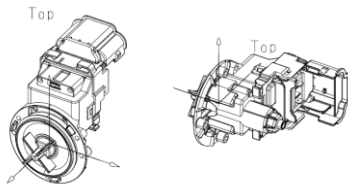

MOTOR AC PUMP

- Item Number : DC31-00187A
- Spec : 220-240V, 50Hz,
  Flow rate min 18L, Impeller OD 38.8
- Quantity/Year : 330 Kpcs
- Pur. Amt/Year : 1,000 KUSD